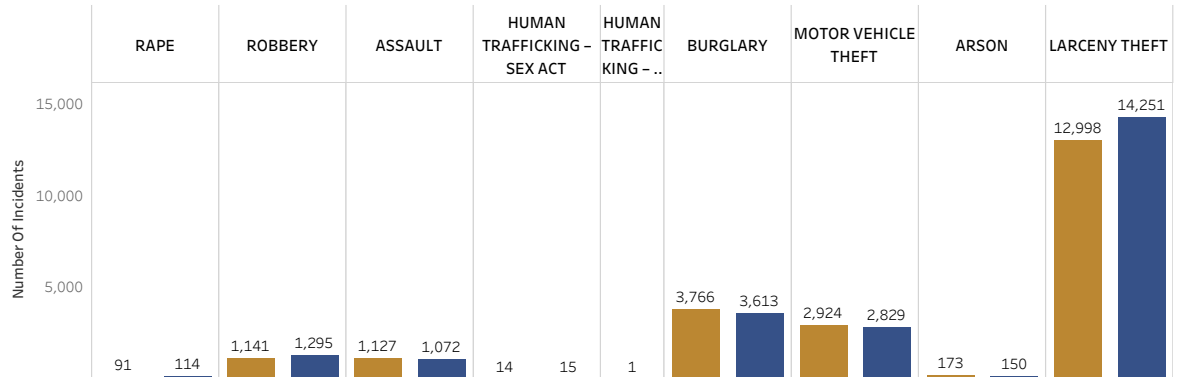

Type Of Crime

- PART 1 PROPERTY CRIMES
- PART 1 VIOLENT CRIMES

Start Date (1/1/2017 onward)

1/1/2021

End Date

7/4/2021

■ Selected Date Range

■ Selected Date Range, Prior Year

Crime data updated weekly and valid through July 4, 2021

All
1/1/2021 - 7/4/2021

Crime	Selected Date Range	Selected Date Range, Prior Year	Year-to-Year % Decrease or Increase
RAPE	91	114	-20.2%
ROBBERY	1,141	1,295	-11.9%
ASSAULT	1,127	1,072	5.1%
HUMAN TRAFFICKING - SEX ACT	14	15	-6.7%
HUMAN TRAFFICKING - INV SERV	1		
BURGLARY	3,766	3,613	4.2%
MOTOR VEHICLE THEFT	2,924	2,829	3.4%
ARSON	173	150	15.3%
LARCENY THEFT	12,998	14,251	-8.8%
TOTAL	22,235	23,339	-4.7%